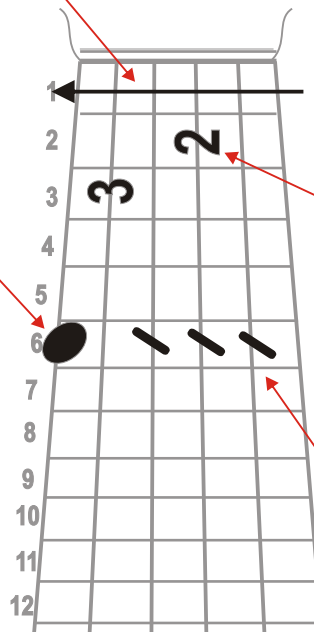

Chord Legend

grand barré: finger 1 presses all strings

Thumb strike

left hand position

fingers: index finger, middle finger and ring finger

Left hand fingers
1 - Index finger
2 - Middle finger
3 - Ring finger
4 - Little finger

Right hand fingers
T - Thumb
I - Index finger
M - Middle finger
R - Ring finger
P - Pinky